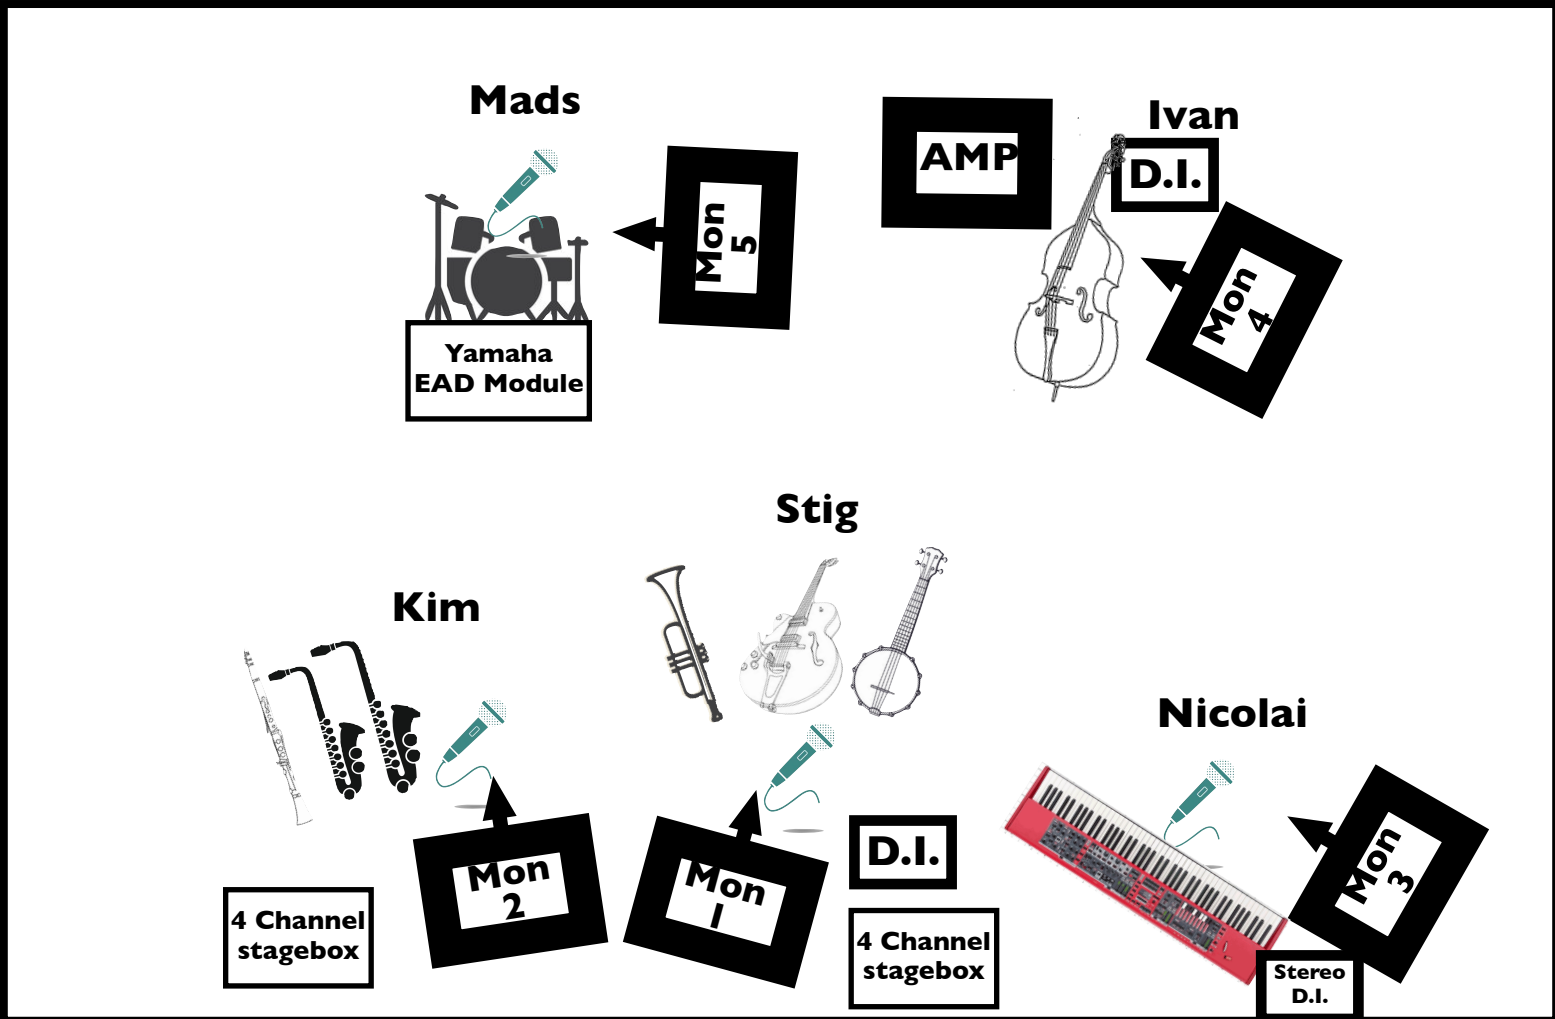

# Creole Catz

Ch.	Instrument	Name	Mics	Connect to FOH	PhantomV48
1	Lead vocal	Stig	Sennheiser E 945	XLR Wired	-
2	Lead vocal	Kim	Shure Beta 58A to ->	4 ch stagebox / XLR	-
3	Lead vocal	Nicolai	Sennheiser E 945	XLR Wired	-
4	Backup vocal	Mads	Shure Beta 58A	XLR Wired	-
5	Clarinet	Kim	DPA wireless to ->	4 ch stagebox / XLR	-
6	Alto Saxofon	Kim	DPA wireless to ->	4 ch stagebox / XLR	-
7	Tenor Saxofon	Kim	DPA wireless to ->	4 ch stagebox / XLR	-
8	Trumpet	Stig	NUX wireless to ->	4 ch stagebox / XLR	-
9	Banjo	Stig	NUX wireless to ->	4 ch stagebox / XLR	-
10	Guitar	Stig	Blackstar Wireless to DI ->	4 ch stagebox / XLR	Yes
11	Piano L	Nicolai	DI box / XLR out	Stereo DI Radial ProD2	No
12	Piano R	Nicolai	DI box / XLR out	Stereo DI Radial ProD2	No
13	Bass	Ivan	DI box / XLR out	DI	Yes
14	Drums	Mads	Yamaha EAD10 Module	Jack out	-

## Monitor Mix

Ch.	Name	Which instruments in the mix
1	Stig	1. Own vocal, trumpet, banjo, guitar 2. Piano, all other vocals
2	Kim	1. Own vocal, saxofon, Clarinet 2. Piano, all other vocals
3	Nicolai	1. Own vocal, Piano, bass 2. All other vocals
4	Ivan	1. Bass, Piano 2. All other vocals
5	Mads	1. Own vocal, piano, bass 2. All other vocals

# Stage plan

**Rear of Stage**

**FRONT of Stage**  
**Audience**